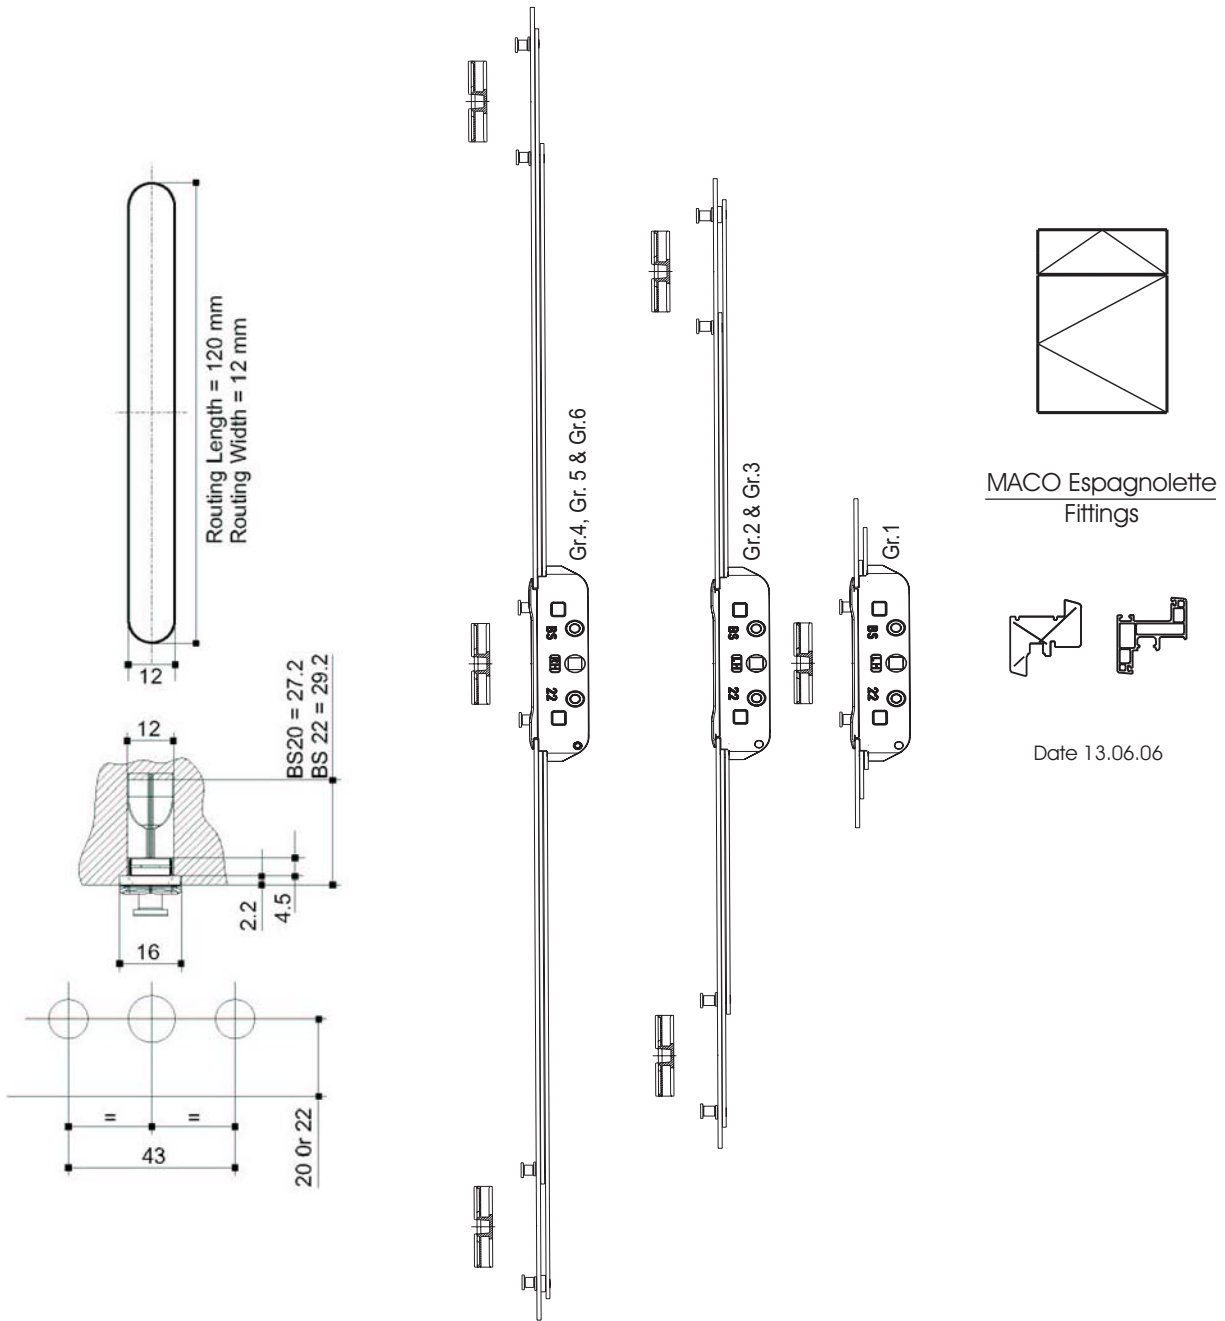

R.A.I.L Espagnolette

Length	Size	BS			
			YBC	YBC	YBC
200	Gr.1 200mm	20 mm	201915	201927	202667
400	Gr.2 400mm	20 mm	201916	201928	202668
600	Gr.3 600mm	20 mm	201917	201929	202669
800	Gr.4 800mm	20 mm	201918	201930	202670
1000	Gr.5 1000mm	20 mm	201919	201931	202671
1200	Gr.6 1200mm	20 mm	201920	201932	202672
200	Gr.1 200mm	22 mm	201921	201933	202673
400	Gr.2 400mm	22 mm	201922	201934	202674
600	Gr.3 600mm	22 mm	201923	201935	202675
800	Gr.4 800mm	22 mm	201924	201936	202676
1000	Gr.5 1000mm	22 mm	201925	201937	202677
1200	Gr.6 1200mm	22 mm	201926	201938	202678